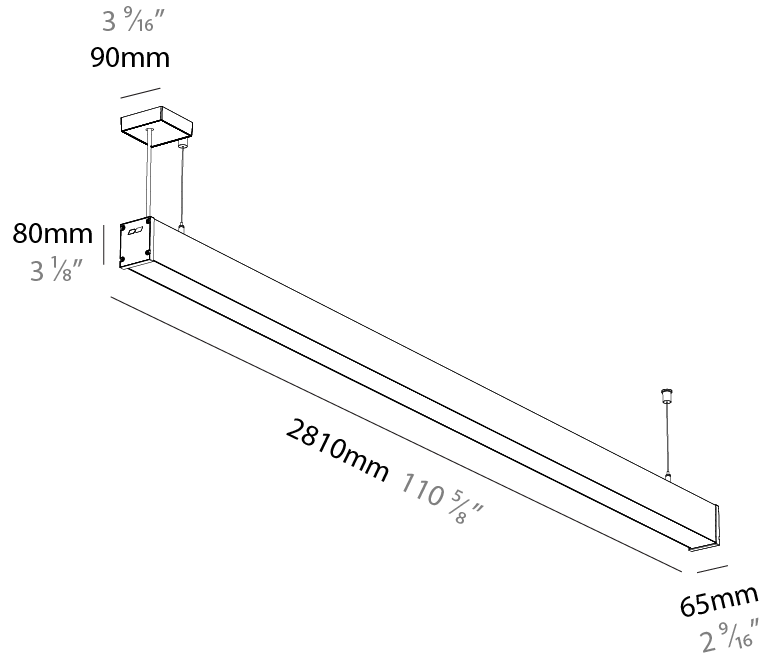

GENERAL

Series: Slider Straight IP54
Partner: Prolicht
Division: Architectural
Installation: Suspension
Product Type: Linear Profiles
Mounting Location: Ceiling
Light Distribution: Direct

PHYSICAL

Shape: Rectangle
Length (mm): 2810
Length (in): 110 ⁵/₈
Width (mm): 65
Width (in): 2 ⁹/₁₆
Height (mm): 80
Height (in): 3 ¹/₈
Weight (kg): 4.100

Diffuser: Diffuser - Opal, Micro-prism, Clear Micro-prism, Glare Control, Wallwasher Right, Wallwasher Left, Wallwash Double Asymmetric

Fixture Finish: SSR / BKV / CWI / CRY / HAB / UFT / ITA / RUA / FTG / MYG / LOD / PUS / FRO / FUP / KIA / POP / BLS / SPG / MEY / GOH / CHC / COM / ABZ / JAG / OBR / MOS / ROR

Fixture Material: Aluminum Die Cast
Cable Details: 2,000mm/78 3/4" or 6,000mm/236 1/4" Transparent Cable

ELECTRICAL

Lamp Type: LED (Zhaga Standard)
Input Wattage (W): 60
Total Output Wattage (W): 54.5
Dimming: Non-Dimmable
Driver Included: No
Driver Location: Remote
Driver Class: Class 2
Input Voltage (V): 120
Upon Request: DALI Dimming, MATTER Dimming

LED

Color Temperature (°K): 2700 / 3000 / 3500 / 4000
Max. Delivered Lumen (lm): 6195 - 8613
Nominal Lumen (lm): 9560 - 9980
CRI: >90 CRI
Lamp Life (hrs): 50000

OPTICAL

RATINGS AND CERTIFICATIONS

Certified By: Certified for North American Standards
IP rating: IP54