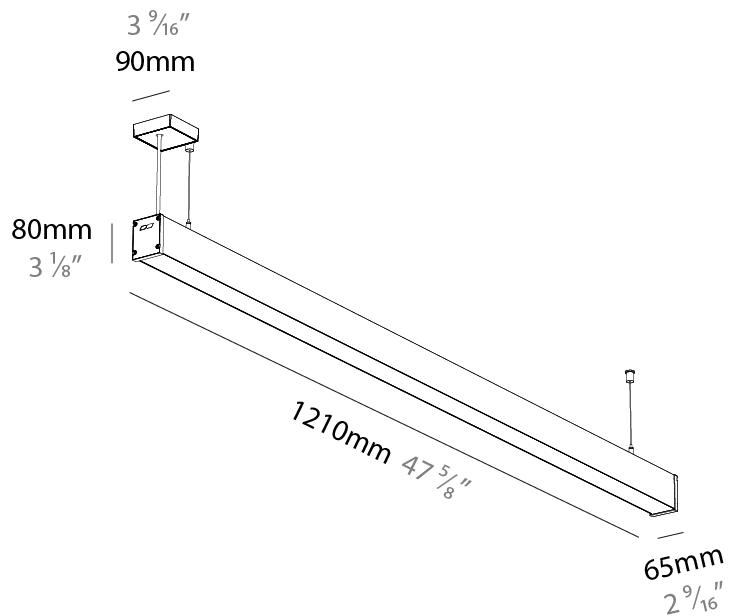

GENERAL

Series: Slider Straight IP54
Partner: Prolicht
Division: Architectural
Installation: Suspension
Product Type: Linear Profiles
Mounting Location: Ceiling
Light Distribution: Direct

PHYSICAL

Shape: Rectangle
Length (mm): 1210
Length (in): 47 ⁵/₈
Width (mm): 65
Width (in): 2 ⁹/₁₆
Height (mm): 80
Height (in): 3 ¹/₈
Weight (kg): 2.200

Diffuser: Diffuser - Opal, Micro-prism, Clear Micro-prism , Glare Control, Wallwasher Right, Wallwasher Left, Wallwash Double Asymmetric
Fixture Finish: SSR / BKV / CWI / CRY / HAB / UFT / ITA / RUA / FTG / MYG / LOD / PUS / FRO / FUP / KIA / POP / BLS / SPG / MEY / GOH / CHC / COM / ABZ / JAG / OBR / MOS / ROR

Fixture Material: Aluminum Die Cast
Cable Details: 2,000mm/78 3/4" or 6,000mm/236 1/4" Transparent Cable

ELECTRICAL

Lamp Type: LED (Zhaga Standard)
Input Wattage (W): 26
Total Output Wattage (W): 23.7
Dimming: Non-Dimmable
Driver Included: No
Driver Location: Remote
Driver Type: Constant Current - Universal
Driver Class: Class 2
Input Voltage (V): 120
Constant Current (MA): 300mA
Upon Request: DALI Dimming, MATTER Dimming

LED

Color Temperature (°K): 2700 / 3000 / 3500 / 4000
Max. Delivered Lumen (lm): 2657 - 3694
Nominal Lumen (lm): 4100 - 4280
CRI: >90 CRI
Lamp Life (hrs): 50000

OPTICAL

RATINGS AND CERTIFICATIONS

Certified By: Certified for North American Standards
IP rating: IP54