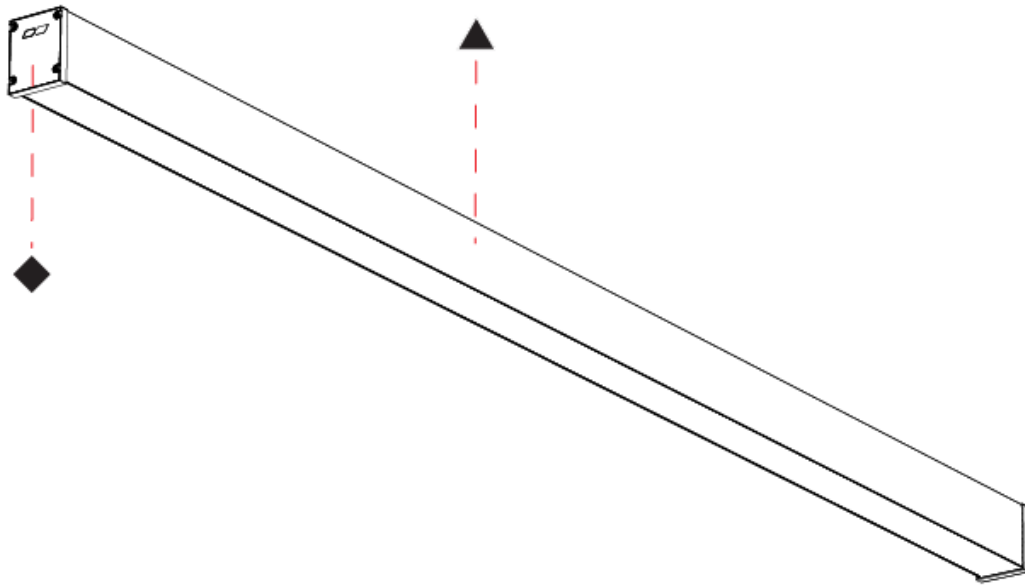

SLIDER STRAIGHT IP54 SURFACE

A3D391-

PROJECT

TYPE

SPECIFIER

QUANTITY

DATE

A