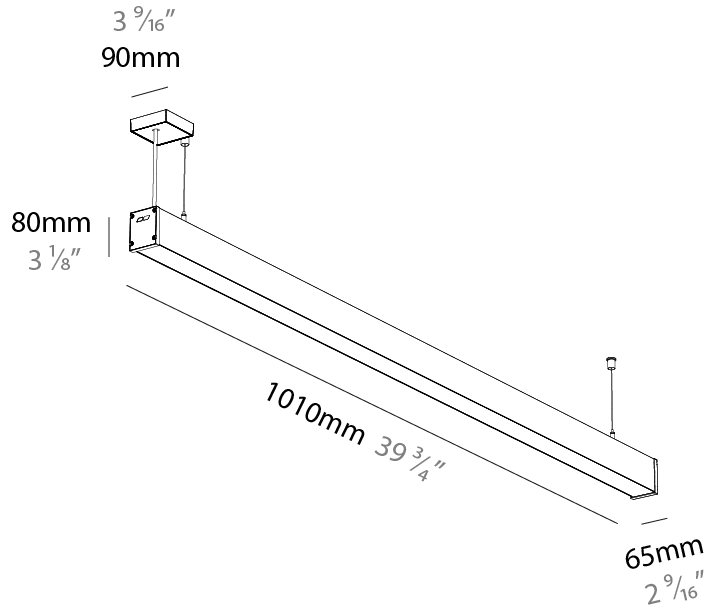

GENERAL

Series: Slider Straight IP54
Partner: Prolicht
Division: Architectural
Installation: Suspension
Product Type: Linear Profiles
Mounting Location: Ceiling
Light Distribution: Direct

PHYSICAL

Shape: Rectangle
Length (mm): 1010
Length (in): 39 3/4
Width (mm): 65
Width (in): 2 9/16
Height (mm): 80
Height (in): 3 1/8
Weight (kg): 2.200

Diffuser: Diffuser - Opal, Micro-prism, Clear Micro-prism, Glare Control, Wallwasher Right, Wallwasher Left, Wallwash Double Asymmetric

Fixture Finish: SSR / BKV / CWI / CRY / HAB / UFT / ITA / RUA / FTG / MYG / LOD / PUS / FRO / FUP / KIA / POP / BLS / SPG / MEY / GOH / CHC / COM / ABZ / JAG / OBR / MOS / ROR

Fixture Material: Aluminum Die Cast
Cable Details: 2,000mm/78 3/4" or 6,000mm/236 1/4" Transparent Cable

ELECTRICAL

Lamp Type: LED (Zhaga Standard)
Input Wattage (W): 22
Total Output Wattage (W): 20
Dimming: Non-Dimmable
Driver Included: No
Driver Location: Remote
Driver Class: Class 2
Input Voltage (V): 120
Upon Request: DALI Dimming, MATTER Dimming

LED

Color Temperature (°K): 2700 / 3000 / 3500 / 4000
Max. Delivered Lumen (lm): 2210 - 3072
Nominal Lumen (lm): 3410 - 3560
CRI: >90 CRI
Lamp Life (hrs): 50000

OPTICAL

RATINGS AND CERTIFICATIONS

Certified By: Certified for North American Standards
IP rating: IP54