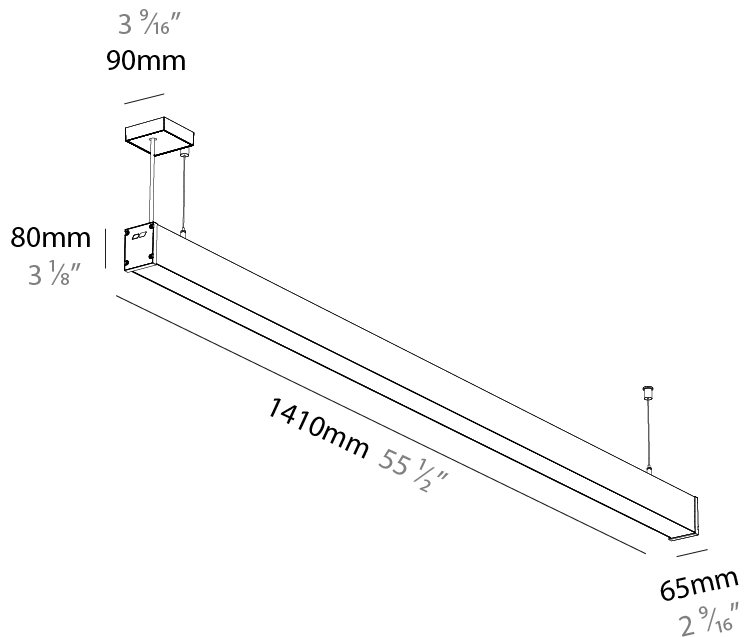

GENERAL

Series: Slider Straight IP54
Partner: Prolicht
Division: Architectural
Installation: Suspension
Product Type: Linear Profiles
Mounting Location: Ceiling
Light Distribution: Direct

PHYSICAL

Shape: Rectangle
Length (mm): 1410
Length (in): 55 1/2
Width (mm): 65
Width (in): 2 9/16
Height (mm): 80
Height (in): 3 1/8
Weight (kg): 2.200

Diffuser: Diffuser - Opal, Micro-prism, Clear Micro-prism, Glare Control, Wallwasher Right, Wallwasher Left, Wallwash Double Asymmetric
Fixture Finish: SSR / BKV / CWI / CRY / HAB / UFT / ITA / RUA / FTG / MYG / LOD / PUS / FRO / FUP / KIA / POP / BLS / SPG / MEY / GOH / CHC / COM / ABZ / JAG / OBR / MOS / ROR

Fixture Material: Aluminum Die Cast
Cable Details: 2,000mm/78 3/4" or 6,000mm/236 1/4" Transparent Cable

ELECTRICAL

Lamp Type: LED (Zhaga Standard)
Input Wattage (W): 30
Total Output Wattage (W): 27.3
Dimming: Non-Dimmable
Driver Included: No
Driver Location: Remote
Driver Class: Class 2
Input Voltage (V): 120
Upon Request: DALI Dimming, MATTER Dimming

LED

Color Temperature (°K): 2700 / 3000 / 3500 / 4000
Max. Delivered Lumen (lm): 3097 - 4306
Nominal Lumen (lm): 4780 - 4900
CRI: >90 CRI
Lamp Life (hrs): 50000

OPTICAL

RATINGS AND CERTIFICATIONS

Certified By: Certified for North American Standards
IP rating: IP54