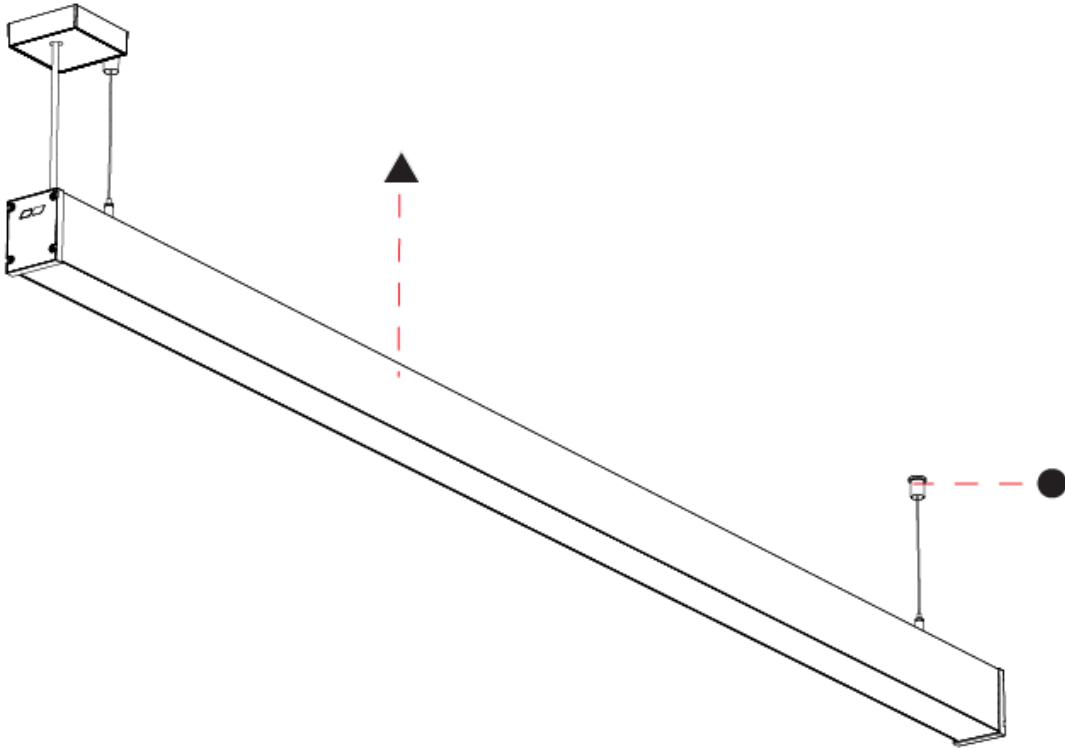

SLIDER STRAIGHT IP54 SUSPENSION

A300935-

PROJECT	_____
TYPE	_____
SPECIFIER	_____
QUANTITY	_____
DATE	_____