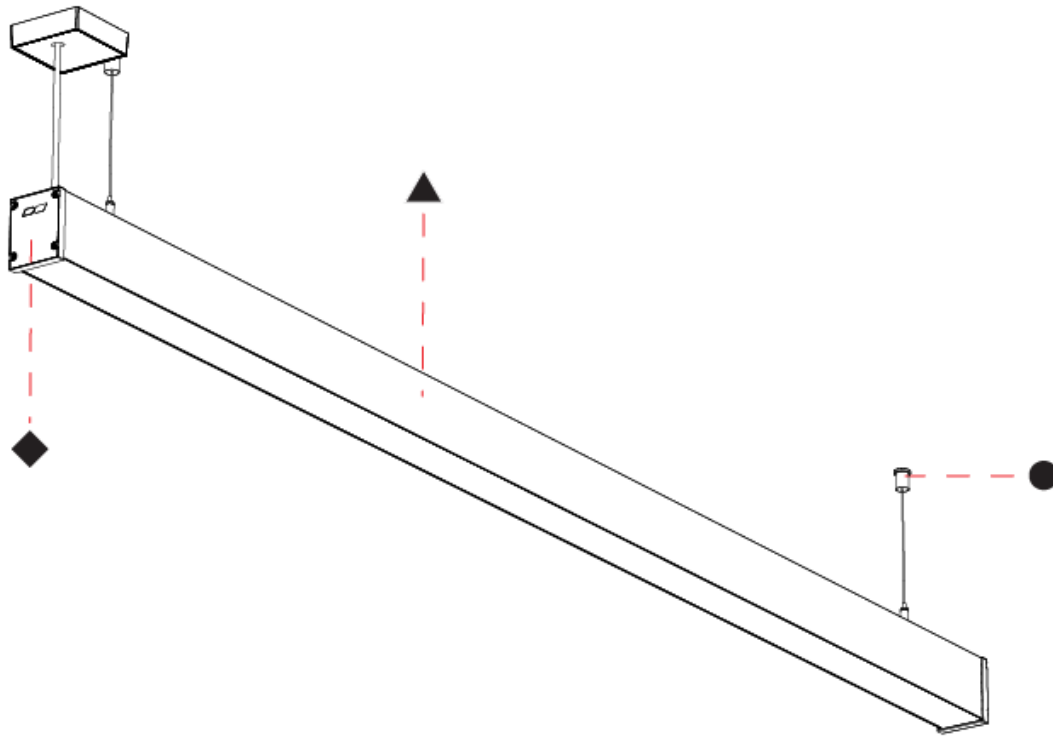

SLIDER STRAIGHT IP54 SUSPENSION

A300936-

PROJECT	_____
TYPE	_____
SPECIFIER	_____
QUANTITY	_____
DATE	_____

A