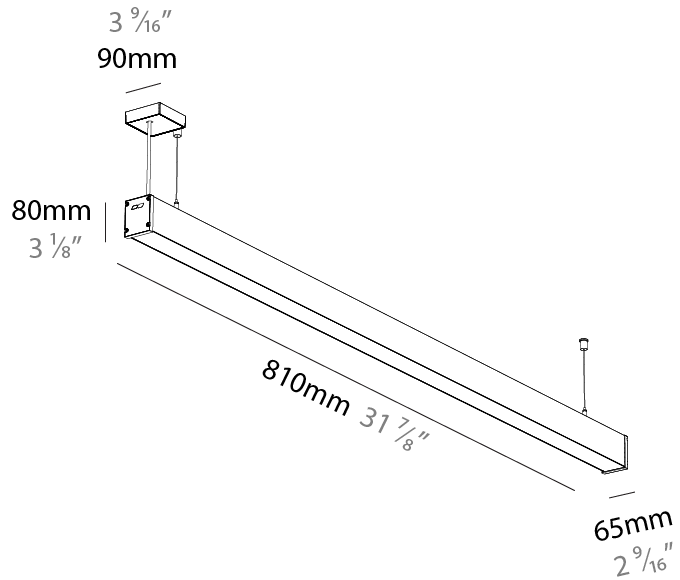

GENERAL

Series: Slider Straight IP54
Partner: Prolicht
Division: Architectural
Installation: Suspension
Product Type: Linear Profiles
Mounting Location: Ceiling
Light Distribution: Direct

PHYSICAL

Shape: Rectangle
Length (mm): 810
Length (in): 31 7/8
Width (mm): 65
Width (in): 2 9/16
Height (mm): 80
Height (in): 3 1/8
Weight (kg): 2.200

Diffuser: Diffuser - Opal, Micro-prism, Clear Micro-prism, Glare Control, Wallwasher Right, Wallwasher Left, Wallwash Double Asymmetric

Fixture Finish: SSR / BKV / CWI / CRY / HAB / UFT / ITA / RUA / FTG / MYG / LOD / PUS / FRO / FUP / KIA / POP / BLS / SPG / MEY / GOH / CHC / COM / ABZ / JAG / OBR / MOS / ROR

Fixture Material: Aluminum Die Cast
Cable Details: 2,000mm/78 3/4" or 6,000mm/236 1/4" Transparent Cable

ELECTRICAL

Lamp Type: LED (Zhaga Standard)
Input Wattage (W): 17
Total Output Wattage (W): 15.4
Dimming: Non-Dimmable
Driver Included: No
Driver Location: Remote
Driver Class: Class 2
Input Voltage (V): 120
Upon Request: DALI Dimming, MATTER Dimming

LED

Color Temperature (°K): 2700 / 3000 / 3500 / 4000
Max. Delivered Lumen (lm): 1769 - 2460
Nominal Lumen (lm): 2730 - 2850
CRI: >90 CRI
Lamp Life (hrs): 50000

OPTICAL

RATINGS AND CERTIFICATIONS

Certified By: Certified for North American Standards
IP rating: IP54