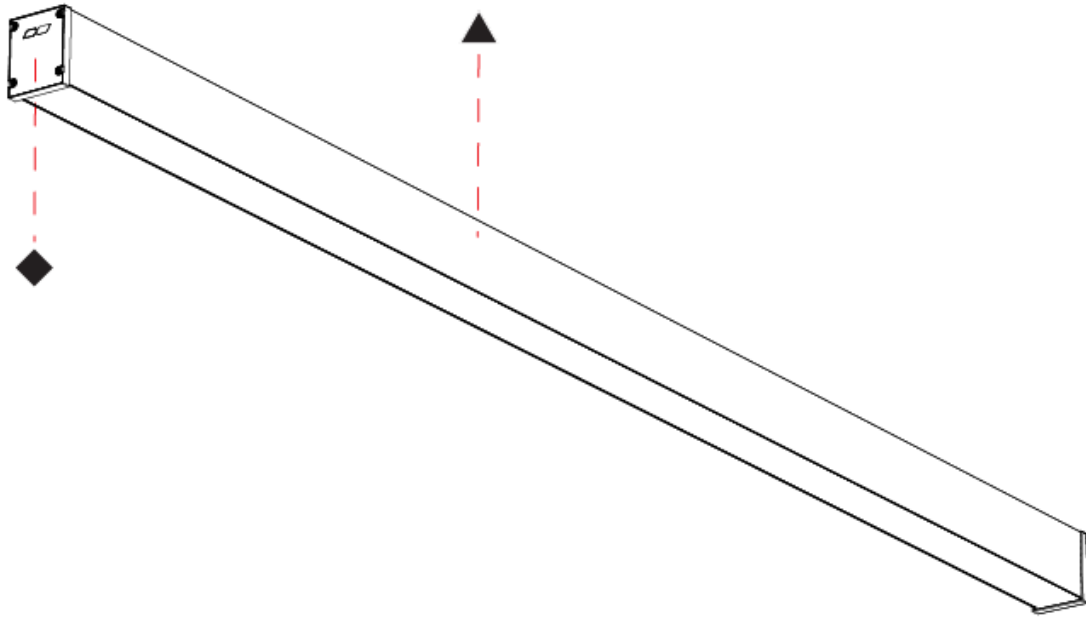

SLIDER STRAIGHT IP54 SURFACE

A3D393-

PROJECT

TYPE

SPECIFIER

QUANTITY

DATE

A