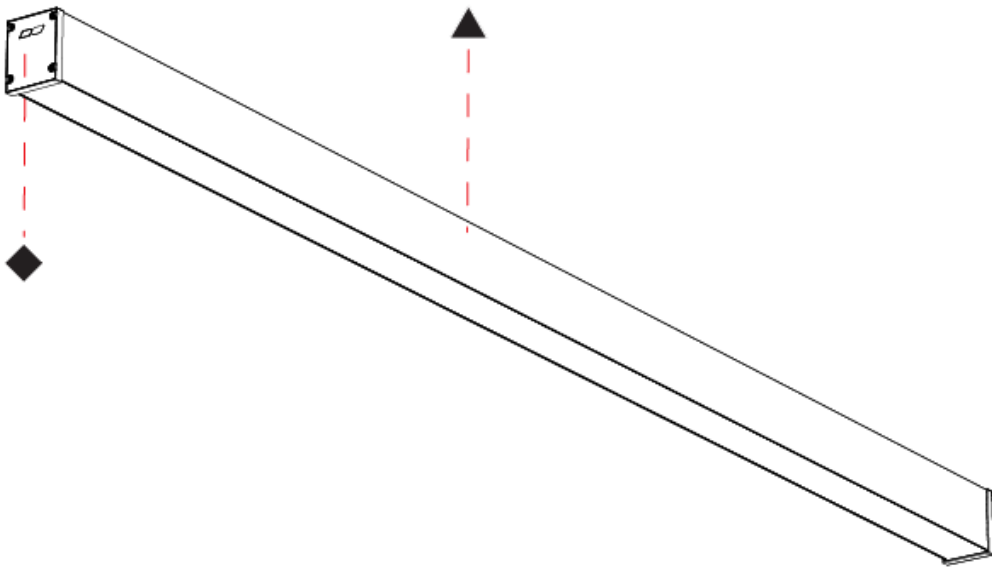

SLIDER STRAIGHT IP54 SURFACE

A3D388-

PROJECT

TYPE

SPECIFIER

QUANTITY

DATE

PROJECT	
TYPE	
SPECIFIER	
QUANTITY	
DATE	